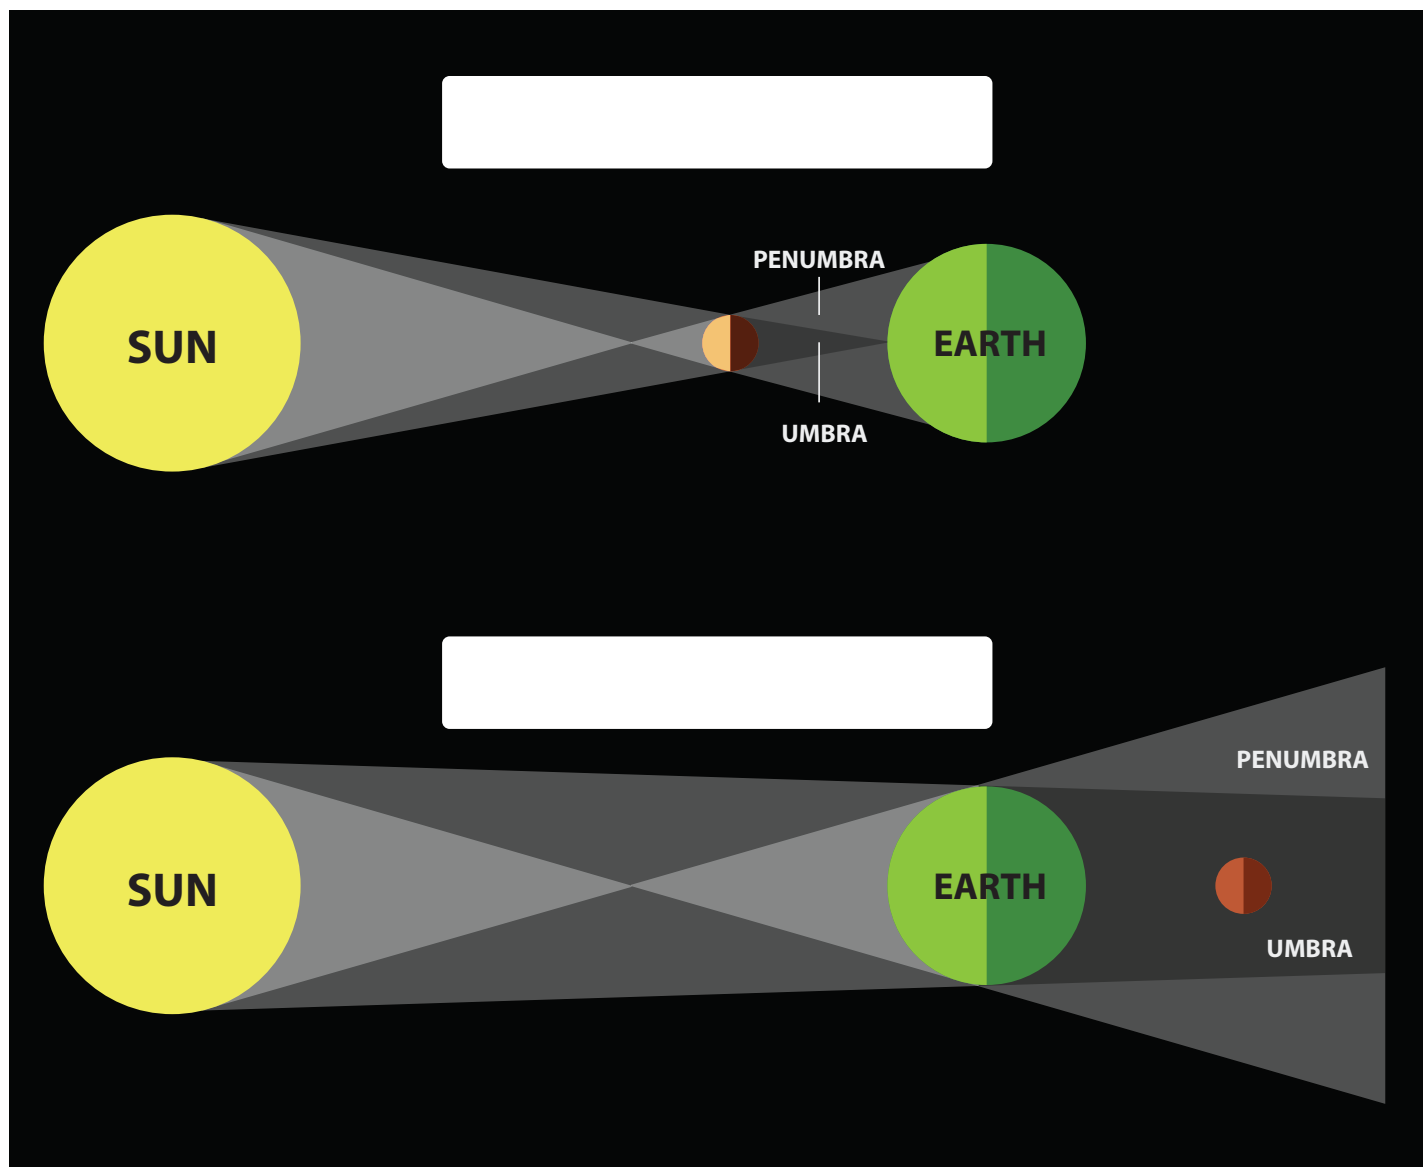

SOLAR AND LUNAR ECLIPSES

During a **solar eclipse**, the moon passes between the Earth and the Sun, casting a shadow on the Earth.

During a **lunar eclipse**, the moon moves into the Earth's shadow, which can be seen casted on the moon.

Look at the diagrams below. Which one depicts a solar eclipse? Which one depicts a lunar eclipse? Label the diagrams.

In a solar eclipse,

1. What is the penumbra?

2. What is the umbra?

3. What are the different types of solar eclipses?

In a lunar eclipse,

1. What is the penumbra?

2. What is the umbra?

3. What are the different types of lunar eclipses?
