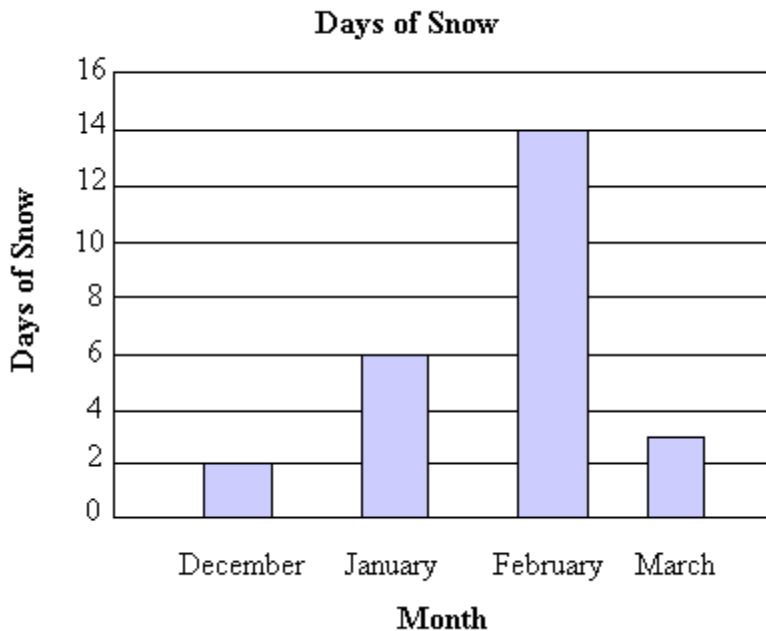

Snow Bar Graph

Look at the bar graph and then answer the questions below.

1. Which month had the most days of snow? _____
2. Which month had the least days of snow? _____
3. How many more days of snow did January have than March? _____
4. How many more days of snow did March have than December? _____
5. How many more days of snow did February have than January? _____
6. What is the difference in the days of snow between February and December? _____